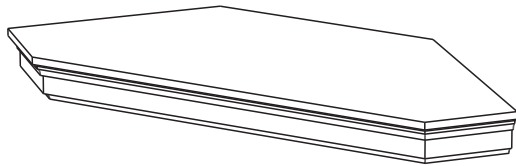

homestyles®

5523-681

Corner Cabinet

IMPORTANT

Carefully remove all the parts from the carton and place them individually on a soft cloth to prevent scratches or other damage.

Carefully and strictly follow these assembly instructions to ensure a completed product as designed.

Do not use power tools above 8 volts to assemble.

Part List

A.
Top
1 Pc.

B.
Fixed Shelf
1 Pc.

G.
Base
1 Pc.

H.
Shelf
4 Pcs.

Hardware List

Cam Lock Screw
42 pcs. (+2 extra)