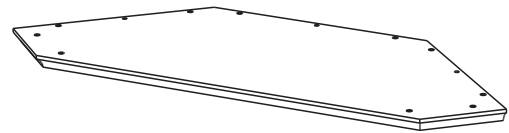

homestyles®

5523-681

Corner Cabinet

IMPORTANT

Carefully remove all the parts from the carton and place them individually on a soft cloth to prevent scratches or other damage.

Carefully and strictly follow these assembly instructions to ensure a completed product as designed.

Do not use power tools above 8 volts to assemble.

Part List

A.
Top
1 Pc.

B.
Fixed Shelf
1 Pc.

G.
Base
1 Pc.

H.
Shelf
4 Pcs.

Hardware List

Cam Lock Screw
42 pcs. (+2 extra)