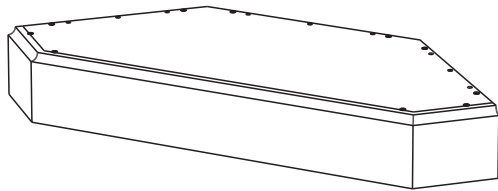

Do not use power tools above 8 volts to assemble.

Part List

A.
Top
1 Pc.

B.
Fixed Shelf
1 Pc.

G.
Base
1 Pc.

H.
Shelf
4 Pcs.

Hardware List

Cam Lock Screw
42 pcs. (+2 extra)

Cam Lock
42 pcs. (+6 extra)

Magnet
4 pcs.

M3x13
Wood Screw
8 pcs. (+1 extra)

Adjustable Pin
16 pcs. (+1 extra)

M4x25
Machine Screw
4 pcs.

Knob
4 pcs.

For assembly see instructions in carton 5523-682.

homestyles Customer Service: www.homestylesfurniture.com,
servicedesk@homestylesfurniture.com, 888-680-7460